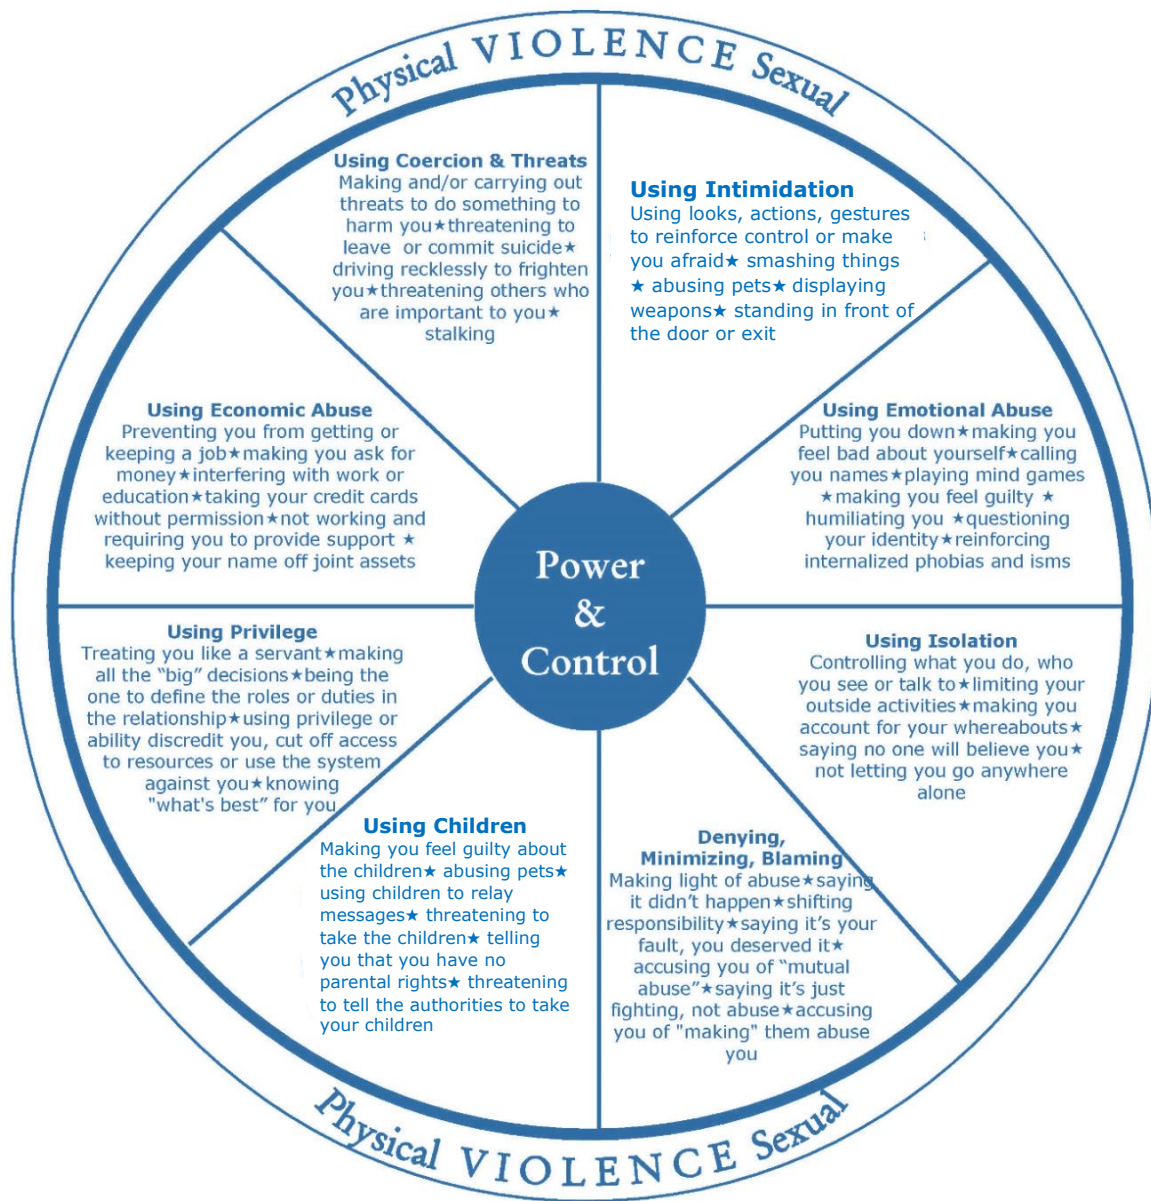

Power & Control Wheel

*Adapted from the Domestic Abuse Intervention Project
Duluth, Minnesota*